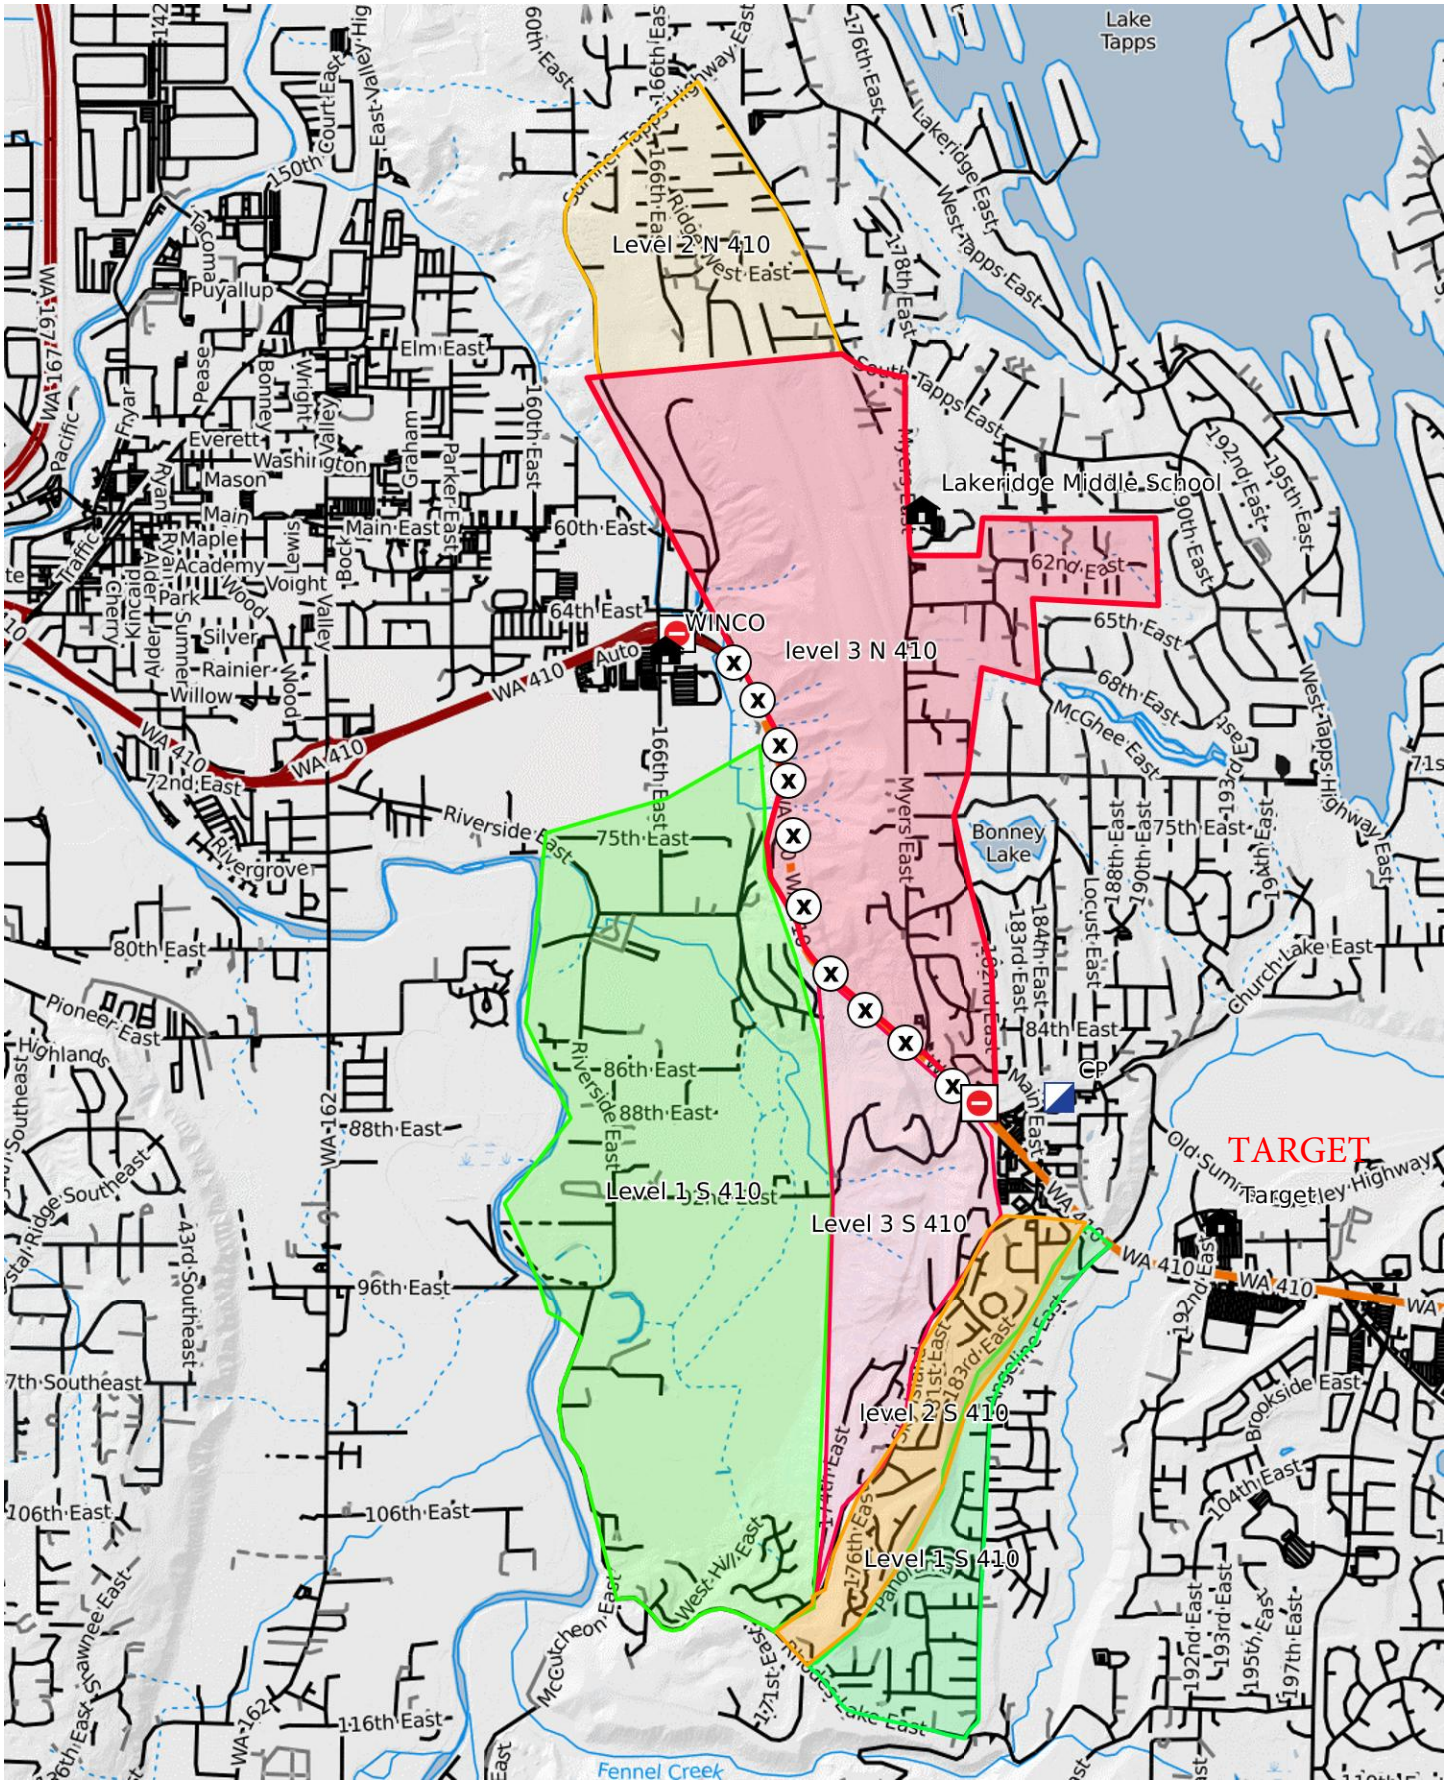

EVACUATION LEVELS: LEVEL 1 LEVEL 2 LEVEL 3

Mercator Projection
 WGS84
 USNG Zone 10TET
 SARTopo